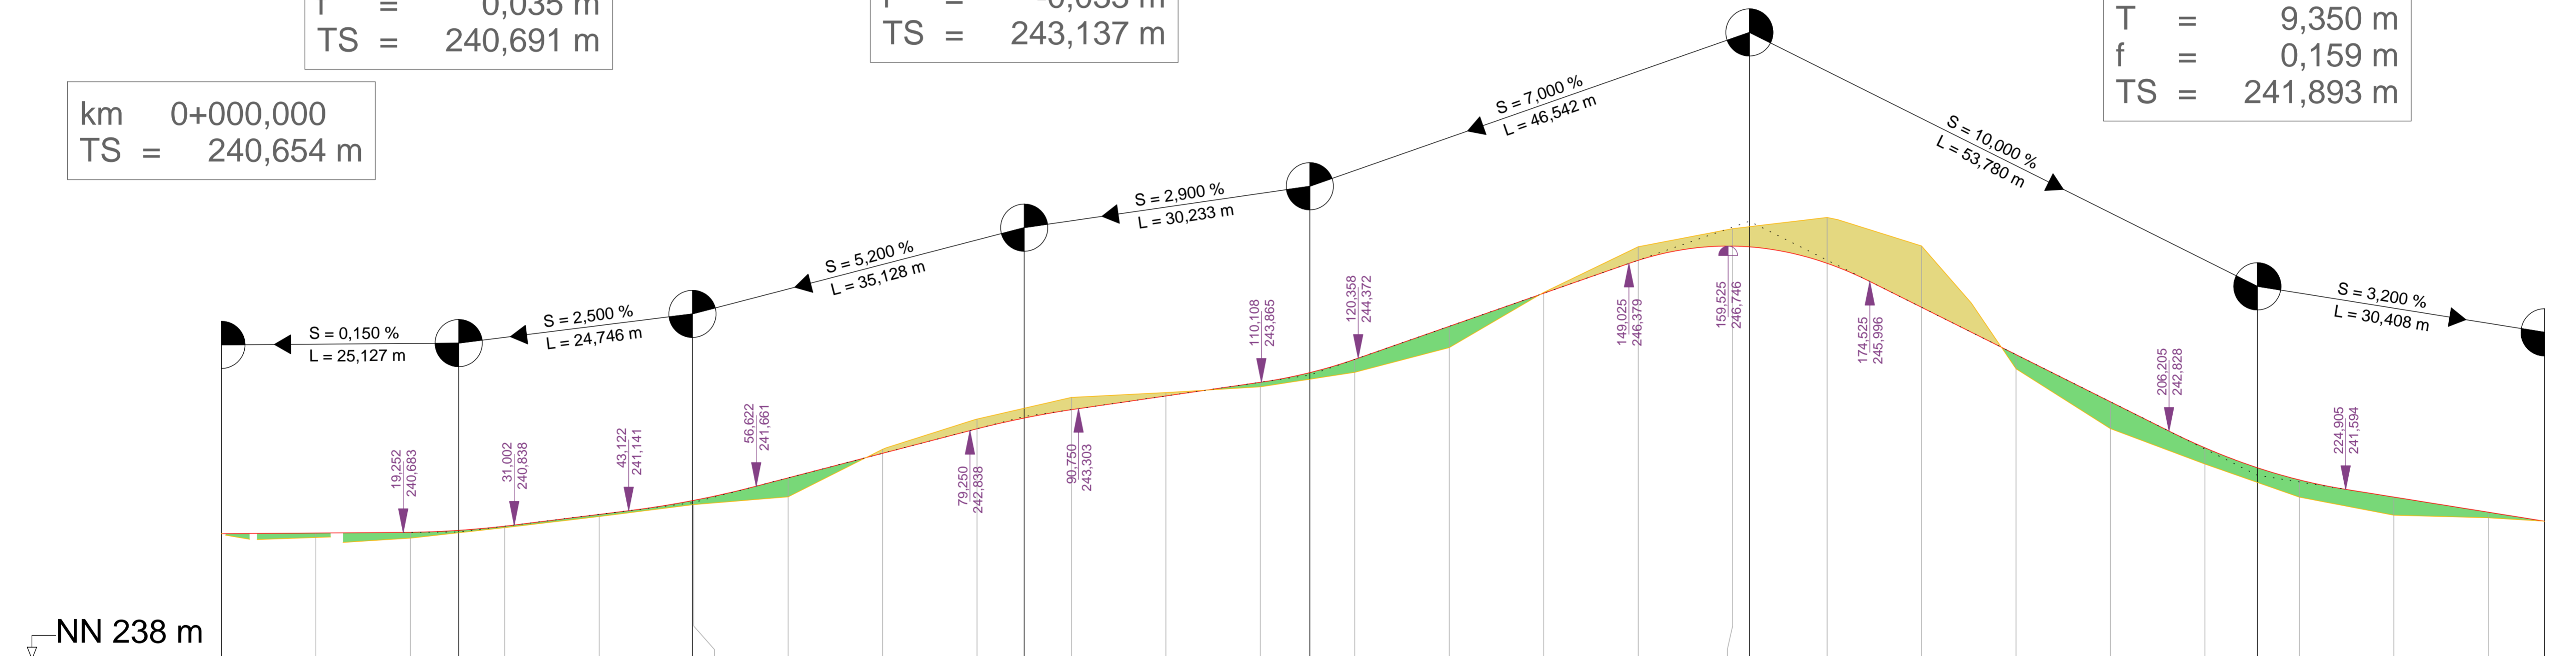

km 0+049,872
 H = 500,000 m
 T = 6,750 m
 f = 0,046 m
 TS = 241,310 m

km 0+115,233
 H = 250,000 m
 T = 5,125 m
 f = 0,053 m
 TS = 244,013 m

km 0+161,775
 H = -150,000 m
 T = 12,750 m
 f = -0,542 m
 TS = 247,271 m

km 0+025,127
 H = 500,000 m
 T = 5,875 m
 f = 0,035 m
 TS = 240,691 m

km 0+085,000
 H = -500,000 m
 T = 5,750 m
 f = -0,033 m
 TS = 243,137 m

km 0+215,555
 H = 275,000 m
 T = 9,350 m
 f = 0,159 m
 TS = 241,893 m

km 0+245,963
 TS = 240,920 m

km 0+000,000
 TS = 240,654 m

Station	240,654	240,669	240,684	240,726	240,814	241,063	241,356	241,361	241,837	242,357	242,876	243,104	243,281	243,572	243,862	244,066	244,347	245,047	245,747	246,444	246,746	246,729	246,381	245,449	244,449	243,449	242,475	242,052	241,795	241,431	241,111	240,920
Gradiante	240,654	240,669	240,684	240,726	240,814	241,063	241,356	241,361	241,837	242,357	242,876	243,104	243,281	243,572	243,862	244,066	244,347	245,047	245,747	246,444	246,746	246,729	246,381	245,449	244,449	243,449	242,475	242,052	241,795	241,431	241,111	240,920
Längsprofil	240,654	240,575	240,560	240,782	241,018	241,271	241,436	242,442	243,082	243,541	243,643	243,765	244,073	244,595	245,766	246,732	247,114	247,352	246,749	244,148	242,880	242,130	241,429	241,047	240,992	240,992	240,992	240,992	240,992	240,992	240,992	240,992
Km	0+000	10,000	20,000	25,127	30,000	40,000	49,872	50,000	60,000	70,000	80,000	85,000	90,000	100,000	110,000	115,233	120,000	130,000	140,000	150,000	160,000	161,775	170,000	180,000	190,000	200,000	210,000	215,555	220,000	230,000	240,000	245,963

NN 238 m